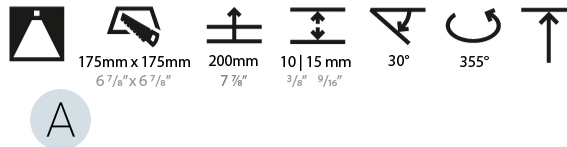

PHYSICAL

Shape: Square
Length (mm): 186
Length (in): 7 5/16
Width (mm): 186
Width (in): 7 5/16
Height (mm): 180
Height (in): 7 1/16
Ceiling Thickness (mm): 10 / 12.5 / 15
Ceiling Thickness (in): 3/8 or 1/2 or 9/16
Min. Recessing Depth (mm): 200
Min. Recessing Depth (in): 7 7/8
Light Distribution: Adjustable / Downlight
Weight (kg): 1.88
Weight (lbs): 4.14
Fixture Finish: SSR / BKV / CWI / CRY / HAB / LAG / UFT / ITA / RUA / RUR / MIC / FTG / MYG / TWT / LOD / PJS / FRO / FUP / KIA / POP / BLS / SPG / MEY / GOH / GUM / CHC / COM / ABZ / JAG / OBR / MOS / ROR
Fixture Material: Aluminum Die Cast
Cut-out Measurements: 175mm / 6 7/8" x 175mm / 6 7/8"

ELECTRICAL

Lamp Type: LED (Zhaga Standard)
Total Output Wattage (W): 21.2
Dimming: Tri-Mode (Non-Dimming and Phase Dimming (120Vac only) and 0-10V Dimming)
Driver Included: No
Driver Location: Recessed Housing
Driver Type: Constant Current - Universal
Housing: See components
Input Voltage (V): 120 - 277
Constant Current (MA): 700

LED

Number of LEDs: 1
Color Temperature (°K): 2700 / 3000 / 3500 / 4000
Max. Delivered Lumen (lm): 1440 / 1490 / 1568 / 1600
CRI: >90 CRI
Lamp Life (hrs): 50000

OPTICAL

Reflector°: 8
Adjustability: Rotational 355°; Tilt 30°

RATINGS AND CERTIFICATIONS

Certified By: Certified for North American Standards
IP rating: IP20