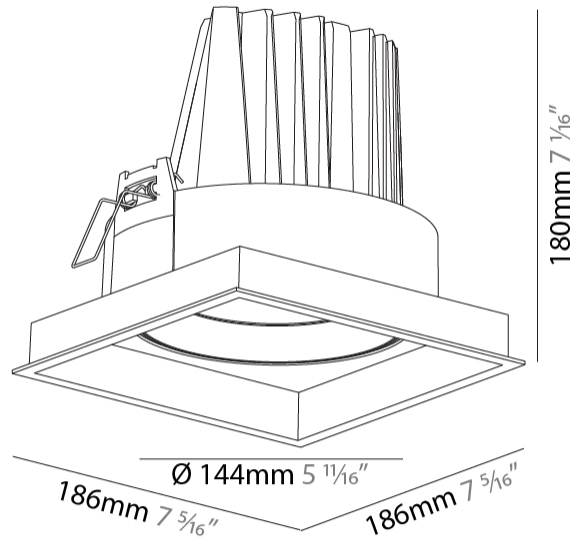

PHYSICAL

Shape: Square
Length (mm): 186
Length (in): 7 5/16
Width (mm): 186
Width (in): 7 5/16
Height (mm): 180
Height (in): 7 1/16
Ceiling Thickness (mm): 10 / 12.5 / 15
Ceiling Thickness (in): 3/8 or 1/2 or 9/16
Min. Recessing Depth (mm): 200
Min. Recessing Depth (in): 7 7/8
Light Distribution: Adjustable / Downlight
Weight (kg): 1.88
Weight (lbs): 4.14
Fixture Finish: SSR / BKV / CWI / CRY / HAB / LAG / UFT / ITA / RUA / RUR / MIC / FTG / MYG / TWT / LOD / PJS / FRO / FUP / KIA / POP / BLS / SPG / MEY / GOH / GUM / CHC / COM / ABZ / JAG / OBR / MOS / ROR
Fixture Material: Aluminum Die Cast
Cut-out Measurements: 175mm / 6 7/8" x 175mm / 6 7/8"

ELECTRICAL

Lamp Type: LED (Zhaga Standard)
Total Output Wattage (W): 21.2
Dimming: Tri-Mode (Non-Dimming and Phase Dimming (120Vac only) and 0-10V Dimming)
Driver Included: No
Driver Location: Recessed Housing
Driver Type: Constant Current - Universal
Housing: See components
Input Voltage (V): 120 - 277
Constant Current (MA): 700

LED

Number of LEDs: 1
Color Temperature (°K): 2700 / 3000 / 3500 / 4000
Max. Delivered Lumen (lm): 1440 / 1490 / 1568 / 1600
CRI: >90 CRI
Lamp Life (hrs): 50000

OPTICAL

Reflector°: 8
Adjustability: Rotational 355°; Tilt 30°

RATINGS AND CERTIFICATIONS

Certified By: Certified for North American Standards
IP rating: IP20