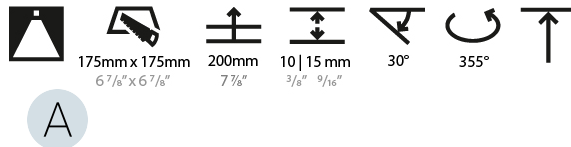

PHYSICAL

Shape: Square
Length (mm): 186
Length (in): 7 5/16
Width (mm): 186
Width (in): 7 5/16
Height (mm): 180
Height (in): 7 1/16
Ceiling Thickness (mm): 10 / 12.5 / 15
Ceiling Thickness (in): 3/8 or 1/2 or 9/16
Min. Recessing Depth (mm): 200
Min. Recessing Depth (in): 7 7/8
Light Distribution: Adjustable / Downlight
Weight (kg): 1.88
Weight (lbs): 4.14
Fixture Finish: SSR / BKV / CWI / CRY / HAB / LAG / UFT / ITA / RUA / RUR / MIC / FTG / MYG / TWT / LOD / PUS / FRO / FUP / KIA / POP / BLS / SPG / MEY / GOH / GUM / CHC / COM / ABZ / JAG / OBR / MOS / ROR
Fixture Material: Aluminum Die Cast
Cut-out Measurements: 175mm / 6 7/8" x 175mm / 6 7/8"

ELECTRICAL

Lamp Type: LED (Zhaga Standard)
Total Output Wattage (W): 41.9
Dimming: Tri-Mode (Non-Dimming and Phase Dimming (120Vac only) and 0-10V Dimming)
Driver Included: No
Driver Location: Recessed Housing
Driver Type: Constant Current - Universal
Housing: See components
Input Voltage (V): 120 - 277
Constant Current (MA): 1050

LED

Number of LEDs: 1
Color Temperature (°K): 2700 / 3000 / 3500 / 4000
Max. Delivered Lumen (lm): 4030 / 4130 / 4342 / 4430
CRI: >90 CRI
Lamp Life (hrs): 50000

OPTICAL

Reflector: 12 / 24 / 40
Adjustability: Rotational 355°; Tilt 30°

RATINGS AND CERTIFICATIONS

Certified By: Certified for North American Standards
IP rating: IP20