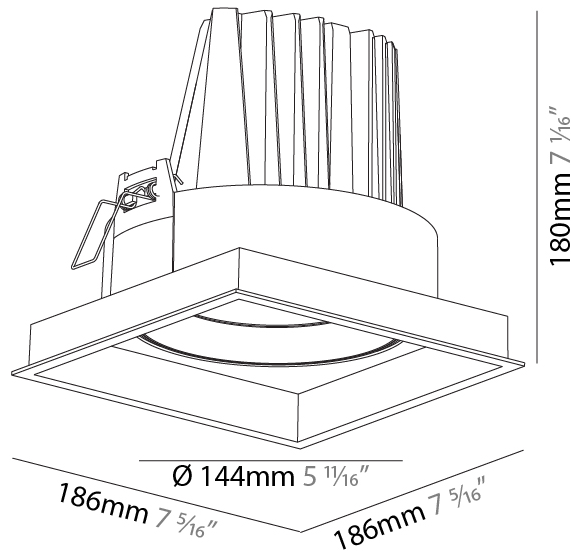

Series: Mechaniq Square Comfort
Subseries: Mechaniq Square Comfort Single
Brand: Prolicht
Division: Architectural
Mounting Type: Recessed
Mounting Location: Ceiling
Subcategory: Downlight

PHYSICAL

Diameter (mm): 144
Diameter (in): 5 11/16
Length (mm): 186
Length (in): 7 5/16
Height (mm): 180
Height (in): 7 1/16
Min. Recessing Depth (mm): 260
Min. Recessing Depth (in): 10 1/4
Light Distribution: Downlight
Weight (kg): 1.88
Weight (lbs): 4.14
Fixture Finish: SSR / BKV / CWI / CRY / HAB / LAG / UFT / ITA / RUA / RUR / MIC / FTG / MYG / TWT / LOD / PUS / FRO / FUP / KIA / POP / BLS / SPG / MEY / GOH / GUM / CHC / COM / ABZ / JAG / OBR / MOS / ROR
Fixture Material: Aluminum Die Cast
Cut-out Measurements: 175.00mm / 175.00mm

ELECTRICAL

Lamp Type: LED (Zhaga Standard)
Input Wattage (W): 46.2
Total Output Wattage (W): 42
Dimming: Tri-Mode (Non-Dimming and Phase Dimming (120Vac only) and 0-10V Dimming)
Driver Included: Yes
Driver Location: External
Driver Type: Constant Current - Universal
Driver Class: Class 2
Input Voltage (V): 120 - 277
Constant Current (MA): 1050

LED

Number of LEDs: 1
Color Temperature (°K): 2700 / 3000 / 3500 / 4000
Max. Delivered Lumen (lm): 3694.3(12°)/3431.9(24°)/3401.6(40°)
Nominal Lumen (lm): 4240
CRI: >90 CRI
Lamp Life (hrs): 50000

OPTICAL

Reflector: 12 / 24 / 40 / 58
Adjustability: Rotational 355°; Tilt 30°

RATINGS AND CERTIFICATIONS

Certified By: Certified for North American Standards
IP rating: IP44