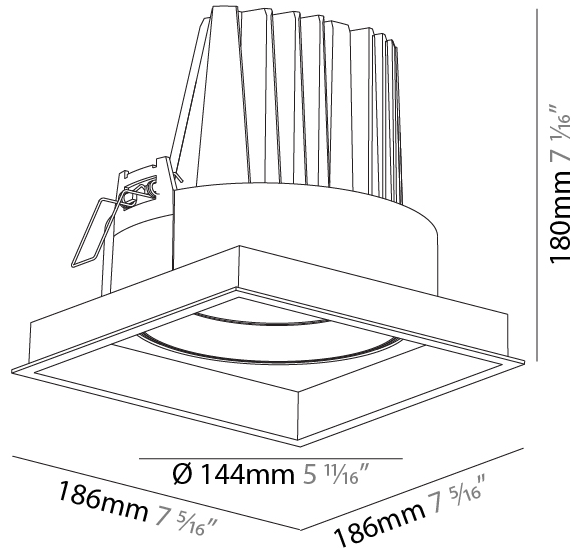

PHYSICAL

Shape: Square
Length (mm): 186
Length (in): 7 5/16
Width (mm): 186
Width (in): 7 5/16
Height (mm): 180
Height (in): 7 1/16
Ceiling Thickness (mm): 10 / 12.5 / 15
Ceiling Thickness (in): 3/8 or 1/2 or 9/16
Min. Recessing Depth (mm): 200
Min. Recessing Depth (in): 7 7/8
Light Distribution: Adjustable / Downlight
Weight (kg): 1.88
Weight (lbs): 4.14
Fixture Finish: SSR / BKV / CWI / CRY / HAB / LAG / UFT / ITA / RUA / RUR / MIC / FTG / MYG / TWT / LOD / PUS / FRO / FUP / KIA / POP / BLS / SPG / MEY / GOH / GUM / CHC / COM / ABZ / JAG / OBR / MOS / ROR
Fixture Material: Aluminum Die Cast
Cut-out Measurements: 175mm / 6 7/8" x 175mm / 6 7/8"

ELECTRICAL

Lamp Type: LED (Zhaga Standard)
Total Output Wattage (W): 41.9
Dimming: Tri-Mode (Non-Dimming and Phase Dimming (120Vac only) and 0-10V Dimming)
Driver Included: No
Driver Location: Recessed Housing
Driver Type: Constant Current - Universal
Housing: See components
Input Voltage (V): 120 - 277
Constant Current (MA): 1050

LED

Number of LEDs: 1
Color Temperature (°K): 2700 / 3000 / 3500 / 4000
Max. Delivered Lumen (lm): 4030 / 4130 / 4342 / 4430
CRI: >90 CRI
Lamp Life (hrs): 50000

OPTICAL

Reflector: 12 / 24 / 40
Adjustability: Rotational 355°; Tilt 30°

RATINGS AND CERTIFICATIONS

Certified By: Certified for North American Standards
IP rating: IP20